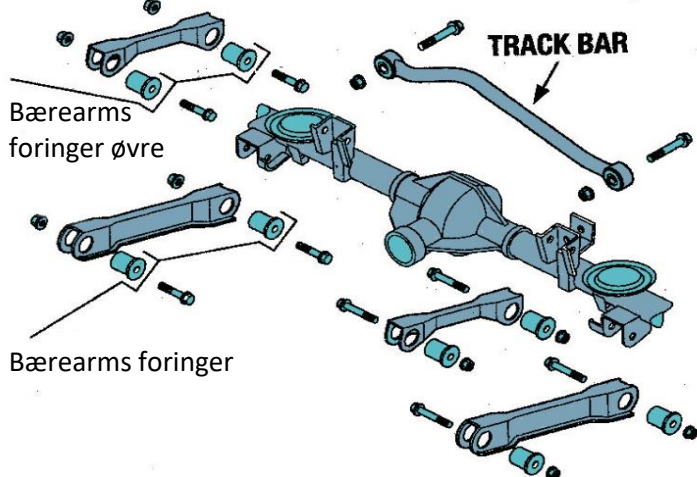

Bakaksel oppheng

Grand Cherokee` 93-98