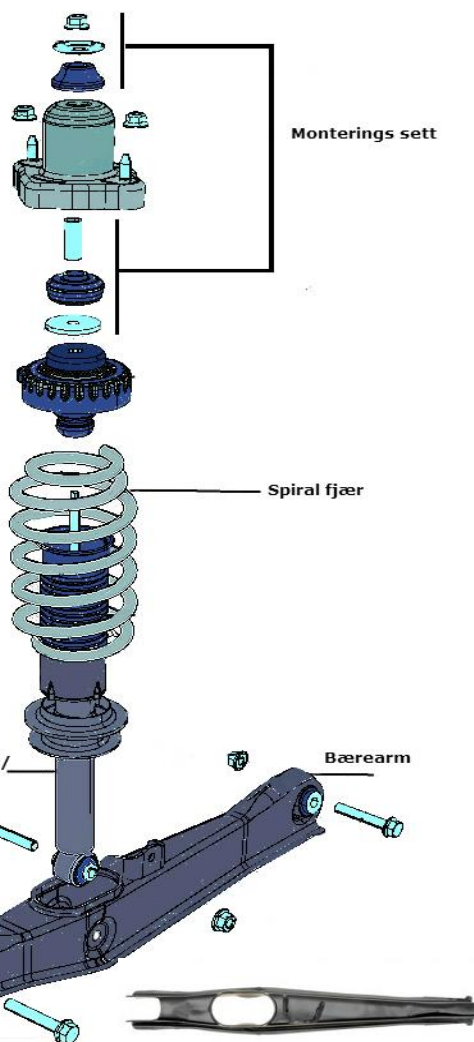

Deleskjema Dodge Journey 09-14

Styring

Endeledd ytre
Endeledd indre

2009-2015
2009-2015

401-1940B
405-1246

Bakoppheng/ Swaybar

Bærearmer
Trailing arm LH
Trailing arm RH
Swaybar link
Lateral link nedre (Fast)
Lateral link øvre (Fast)
Lateral link øvre (Justerbar)
Swaybar bushing 19mm
Swaybar bushing 22mm
Swaybar bushing 24mm
Hjullager bak venstre
Hjullager bak høyre

2009-2014
2009-2015
2009-2015
2009-2014
2009-2013
2009-2010
2011-2014
2009-2011
2009-2014
2009-2014
2009-2015
2009-2015

521-560
524-495
524-496
K750706
RK641853
522-095
K100119
K200214
K200215
K200216
512478
512479