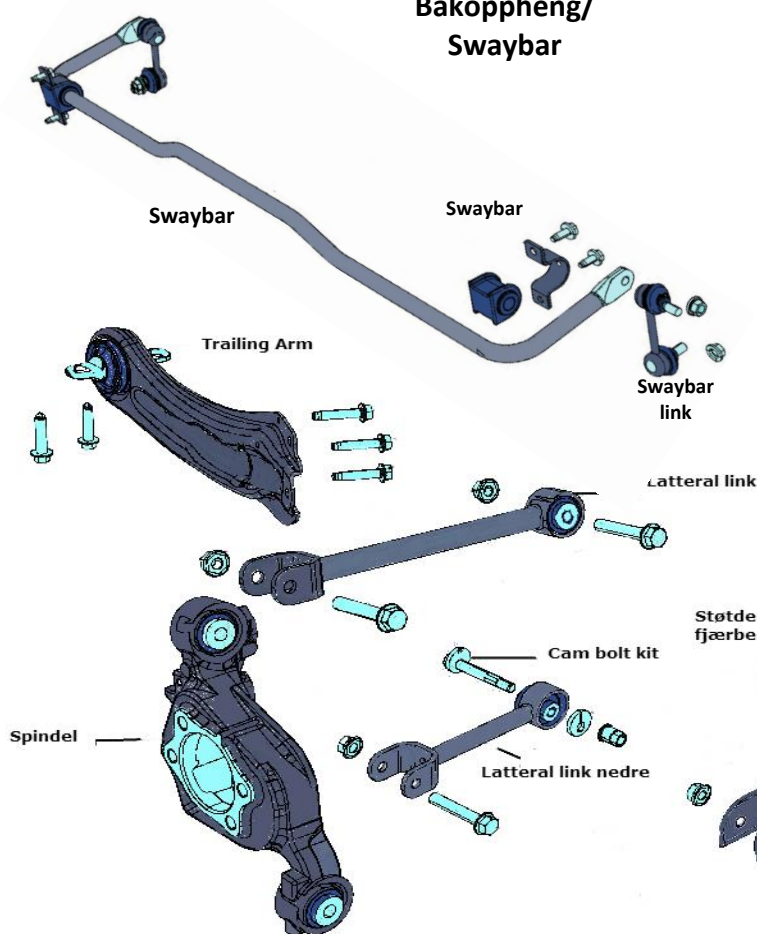

Deleskjema Dodge Journey 09-14

Styring

Endeledd ytre
Endeledd indre

2009-2015
2009-2015

401-1940B
405-1246

Bakoppheng/ Swaybar

Bærearmer
Trailing arm LH
Trailing arm RH
Swaybar link
Lateral link nedre (Fast)
Lateral link øvre (Fast)
Lateral link øvre (Justerbar)
Swaybar bushing 19mm
Swaybar bushing 22mm
Swaybar bushing 24mm
Hjullager bak venstre
Hjullager bak høyre